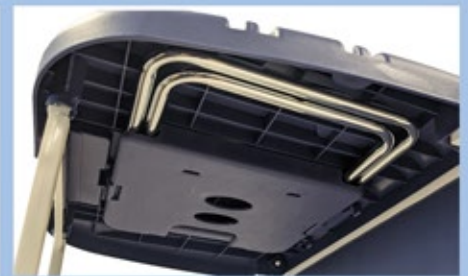

CHAIR STORAGE